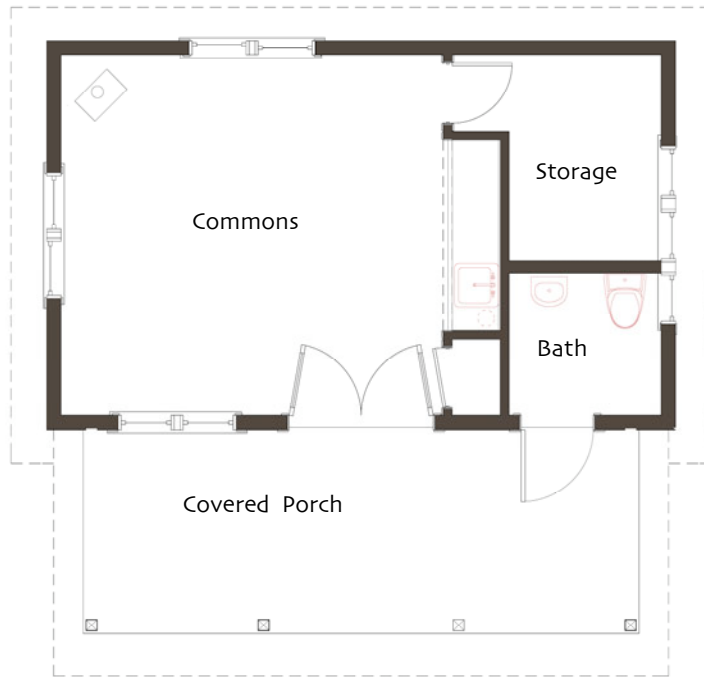

Commons 16' x 14'-6"
 Storage 6' x 8'-6"
 Bath half
Total Area 416 sf
 Front Porch 190 sf
Footprint: 26' x 16'

© Ross Chapin Architects • Sizes are approximate / Plans are subject to change