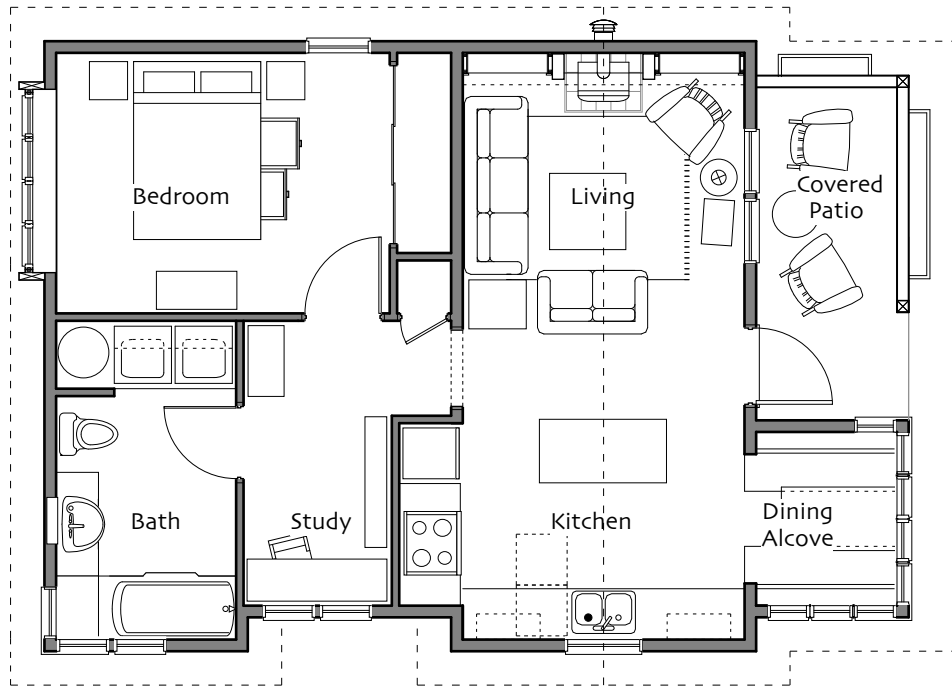

First Floor

Living/Kitchen 11' x 23'
 Dining Alcove 6'-10" x 5'-7"
 Bedroom 11'-6" x 16'
 Study 7'-6" x 6'
 Bath full w/Laundry

Total Heated Area 708 sq ft

Footprint 24' x 34'

Danielson Grove

Betty Lu